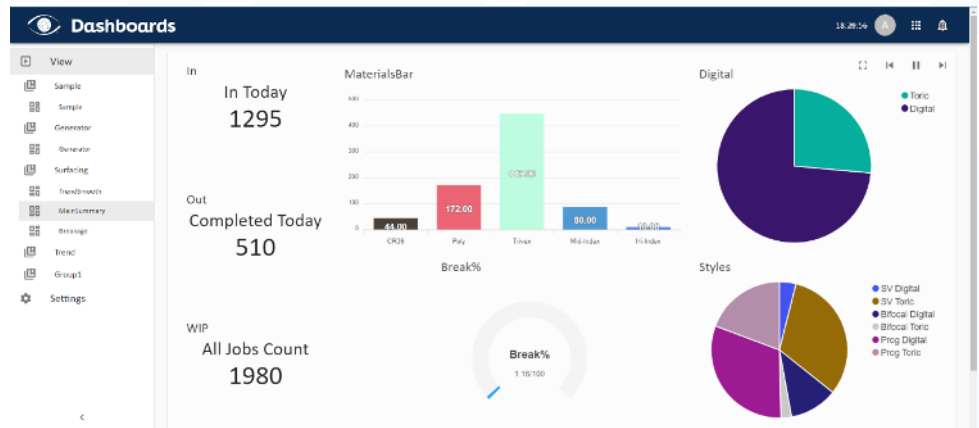

### Lab Management Software Packages for USA/Canada Market

● Included    ○ Option Available    N/A Not Available

Feature/Module	Rx-University® Microlab max. 100 jobs/day	Rx-University® Easy max. 100 jobs/day	Rx-University® 360
Rx Orders	●	●	●
Lab Equipment Interfaces	●	●	●
Lens Surfacing & Finishing Calculations	●	●	●
Digital Design Calculator Interfaces	●	●	●
Rx-Xplore (Canned Reports)	●	●	●
Job Tracking, Job Flow Control, and Routing	N/A	●	●
Pricing, Invoicing, and AR Statements	N/A	●	●
Lens Inventory Management	N/A	●	●
Frame Inventory Management	N/A	●	●
Rx-Xplore Designer (Report Editor + Dashboards + API tools)	N/A	○	●
Rx-Transfer (API Integration Tools)	N/A	○	●
Vision Web interface	●	●	●
Eyefinity Interface	N/A	○	○
Rx-PMS (Direct Electronic Order Interface)	N/A	○	○
Rx-Site (Remote Order Entry Client)	N/A	○	○
Included User Licenses	5	10	15
Volume Limit (Jobs per day)	100 JPD	100 JPD	No Limit

## Rx-Universe in Action

Just because a lab management software is robust and powerful, doesn't mean it has to be difficult to use.

Rx-Universe's modern user interface and customizable dashboards streamline your process and keep things moving.